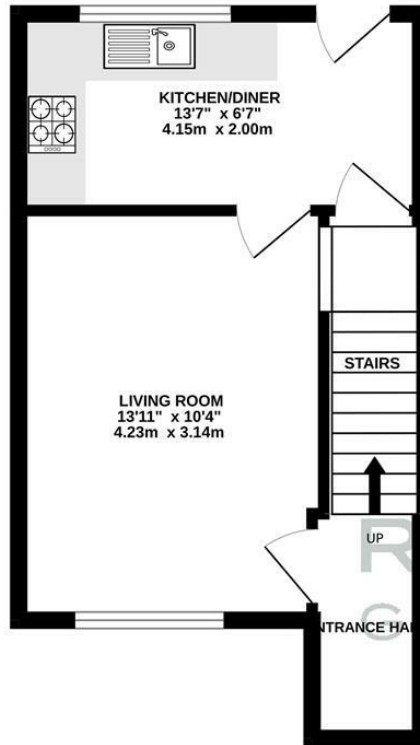

GROUND FLOOR