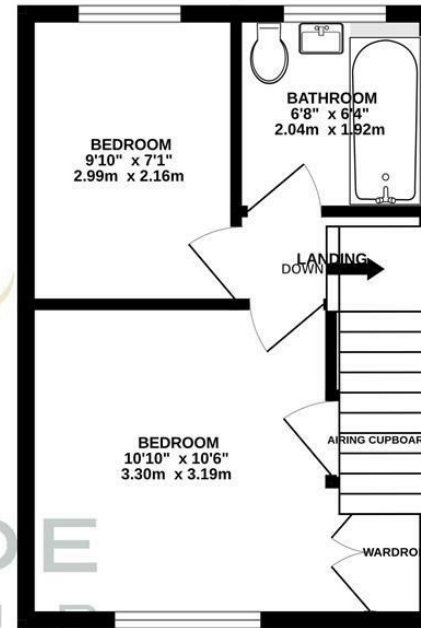

1ST FLOOR

RESIDE
GROUP